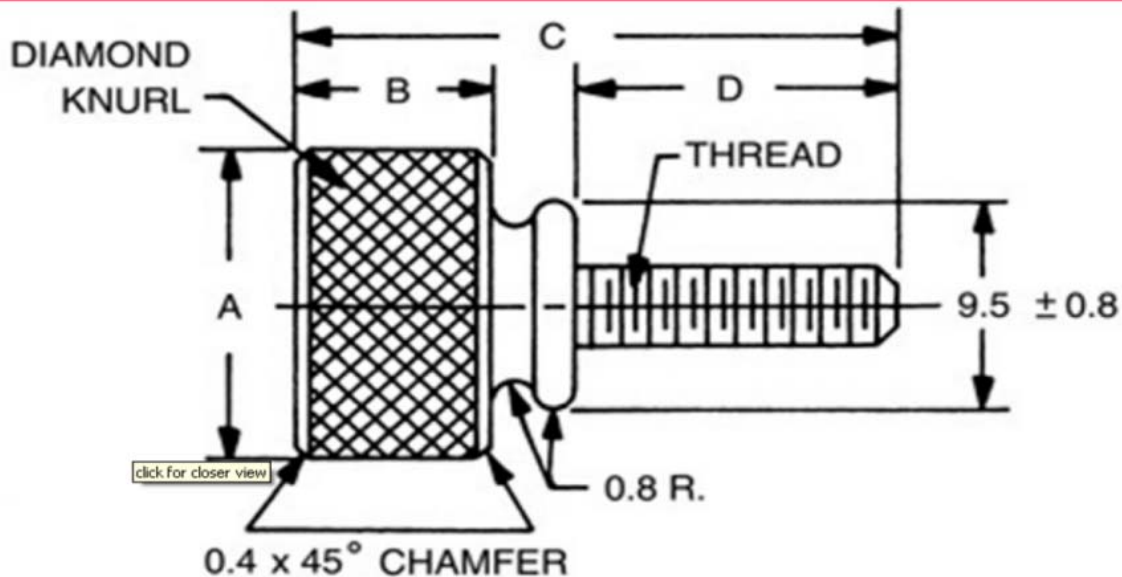

PN# M3X16-24

Material : Brass

Date: 1/13/12'

WASHER FACE THUMB SCREWS

CRITICAL DIMENSIONS:

C 24mm

D 16mm

THREAD M3x.5

NON-CRITICAL DIMENSIONS:

A 11mm

B 5mm